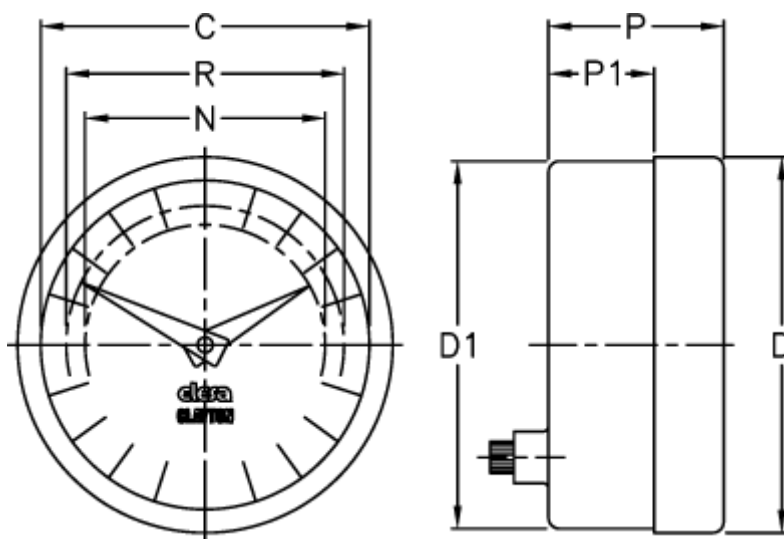

Article number: 2307074062

Description: E+G Positive drive indicator
PA11-0024-S

Measures

C = 42
D = 49.8
d1 = 48.2
N = 30
P = 30
P1 = 23
R = 37